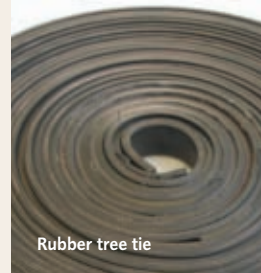

Compost and Fertiliser			
Tree Planting Compost	75 litre bag		4.95
Bonemeal	3kg/25kg	Organic fertiliser.	6.50/22.00
Rootgrow	150g/360g	Root establishment mycorrhiza.	4.50/9.99

Bark in Bags			
Ornamental Pine Bark	80L bag	Surface mulch for beds, paths and play areas.	6.75

Bark and Soil in bulk			
Available in 1m ³ bulk bags or loose lorry loads (4m ³ minimum). 1m ³ will cover approximately 14m ² at a depth of 75mm			
Bark and Mulch		Range of barks including ornamental, contractor and playgrade.	POA
Topsoil		Top quality screened soil.	POA

Rite-Edge Lawn Edging			
Create straight edges or smooth curves with this easy to install edging system. Manufactured in aluminium, it is strong, light and durable.			POA

Buckle tie

Rubber tree tie

Watering system