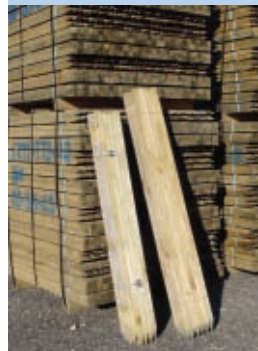

MACHINE-TURNED TREE STAKES

Length m	Diameter mm	Qty per pack	Unit price 100+	Unit price 1+ packs
1.2	50	431	£1.80	£1.45
1.8	60	298	£3.00	£2.48
2.4	60	298	£3.79	£3.08
1.8	75	203	£4.10	£3.45
2.4	75	203	£5.10	£4.30

Softwood tree stakes, pointed, treated and with chamfered top. For larger quantities please ask for quotation.