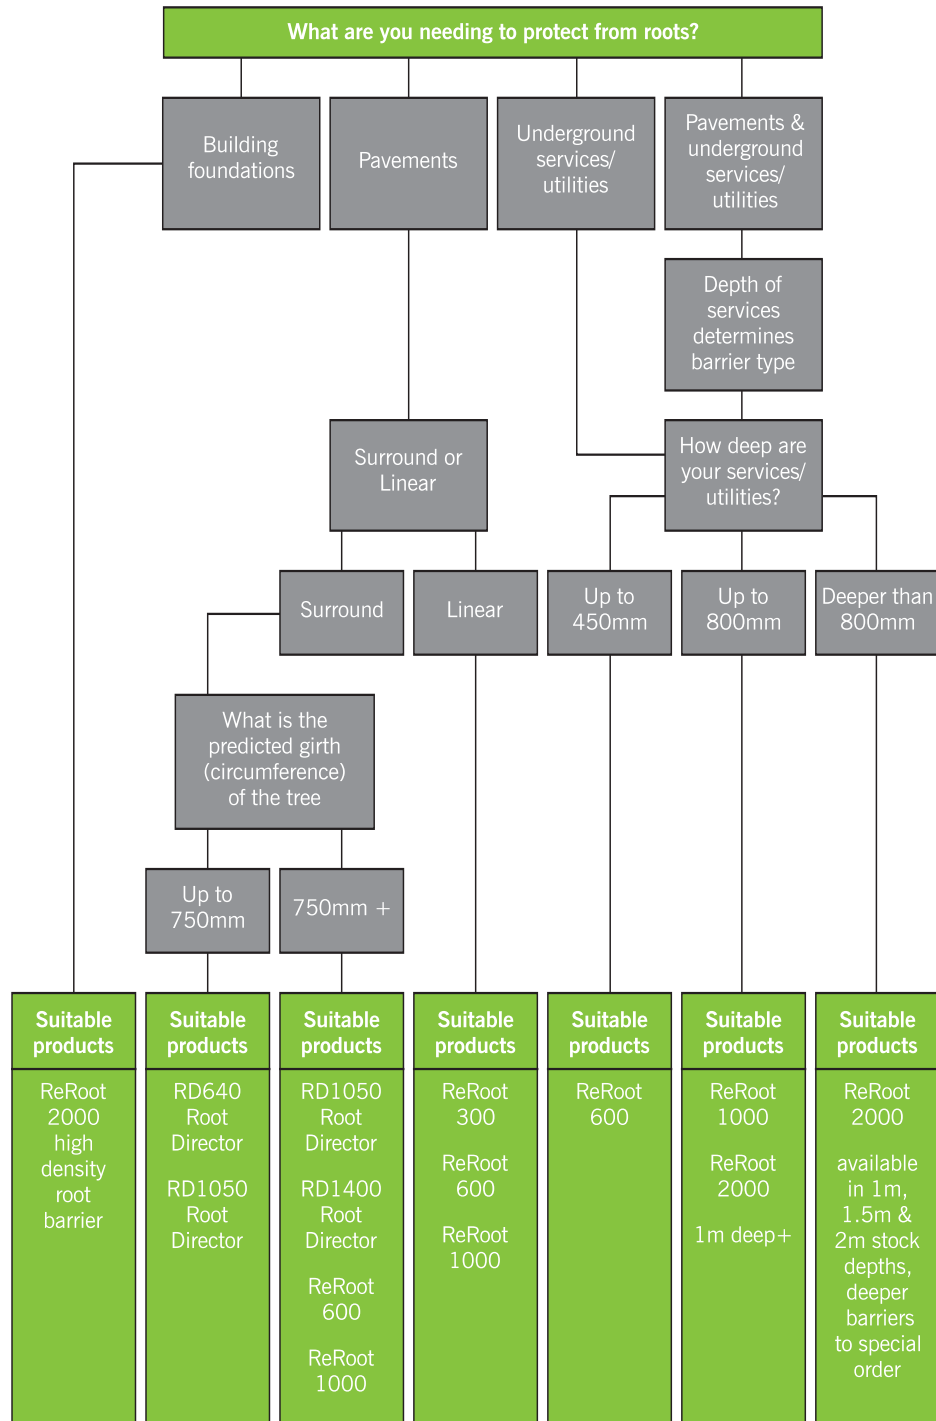

# ROOT MANAGEMENT PRODUCTS

## GUIDE DIAGRAM

It is intended that the diagram below will be of assistance in determining which product should be used in most situations. It is a guide only. If necessary call our sales team for further guidance.

### REROOT 600 / 1000

A ribbed root barrier for linear pavement and services protection and individual or group tree surrounds. The unique ribs make this a dual-purpose product suitable for use both as a barrier and a root director.

ALL PRICES ARE £ PER LINEAR METRE. PLEASE ORDER IN MULTIPLES OF 10 METRES