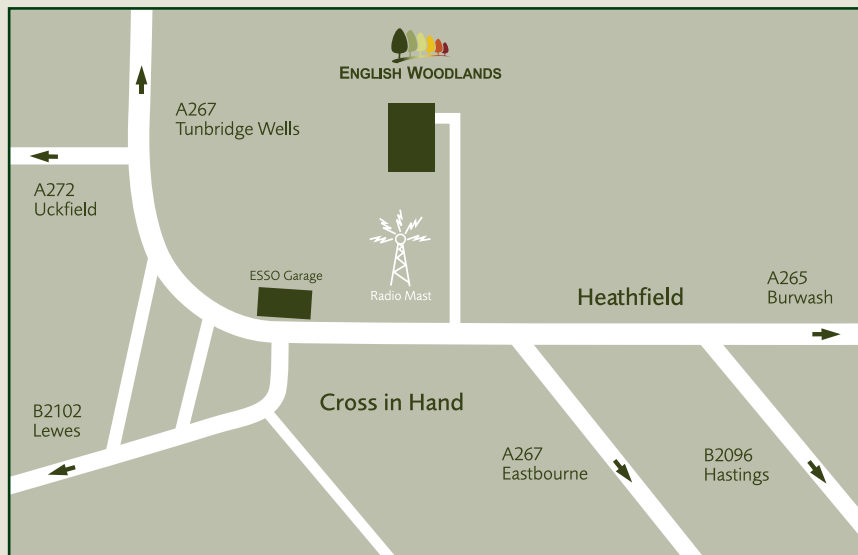

## How to find us

**ENGLISH WOODLANDS**

Burrow Nursery, Cross in Hand, Heathfield, East Sussex, TN21 0UG  
Tel: 01435 862992 Fax 01435 867742 E-mail: [sales@ewburrownursery.co.uk](mailto:sales@ewburrownursery.co.uk)