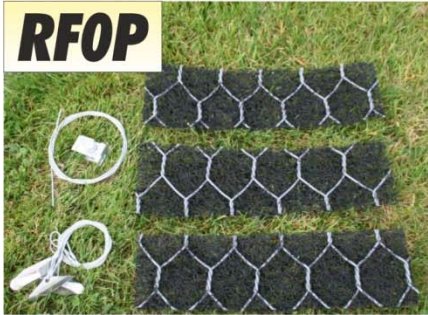

RFOP ROOTBALL FIXING SYSTEM - PLATI-MAT INSTALLATION INSTRUCTION

030715