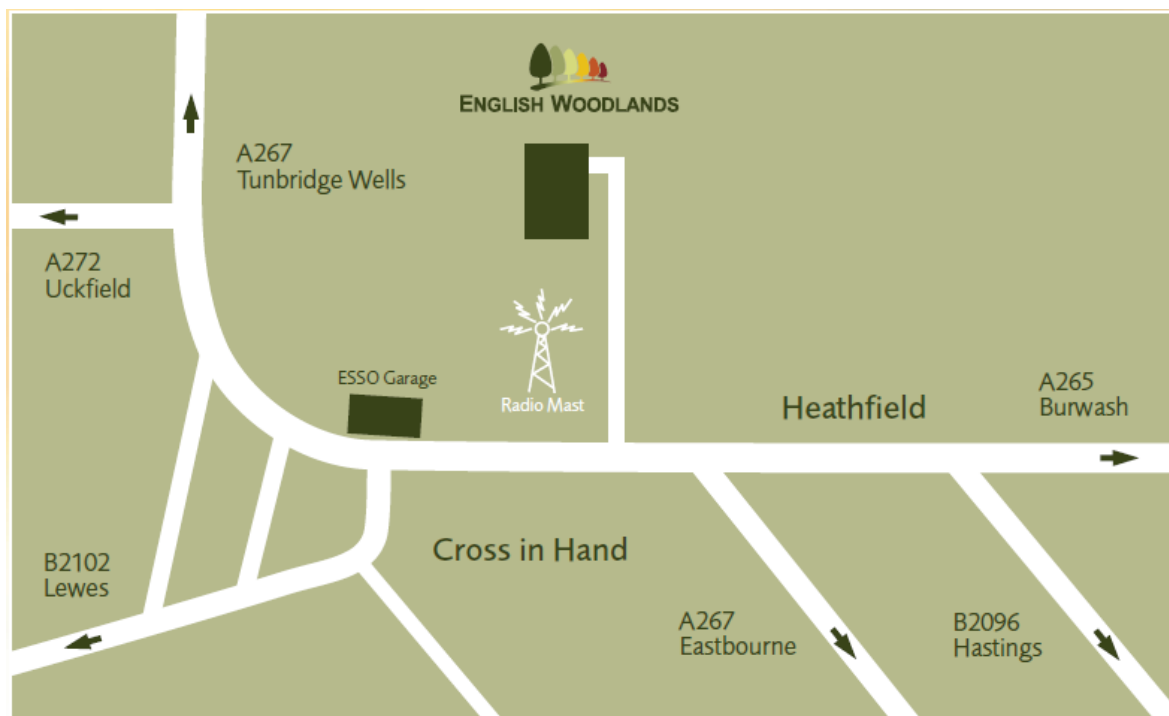

ENGLISH WOODLANDS

NATIVE PLANTS • SPECIMEN TREES • PLANTING SUNDRIES

DIRECTIONS TO BURROW NURSERY

Coming from Tunbridge Wells, Uckfield or Lewes

In Cross in Hand look for large Esso Garage. Go past this, leaving it on your left hand side, and after 200 metres look for 'English Woodlands' sign on left-hand side. Turn left by this sign and go up lane for about half a mile where you will find us on the left hand side.

Coming from Heathfield and the east

Leave Heathfield on main road heading towards Tunbridge Wells. Go past the junction with the Eastbourne road (A267). About 200 metres past this junction turn right, opposite small lay-by, into a private lane. You should see an 'English Woodlands' sign at the end. Go up lane for about half a mile where you will find us on the left hand side.